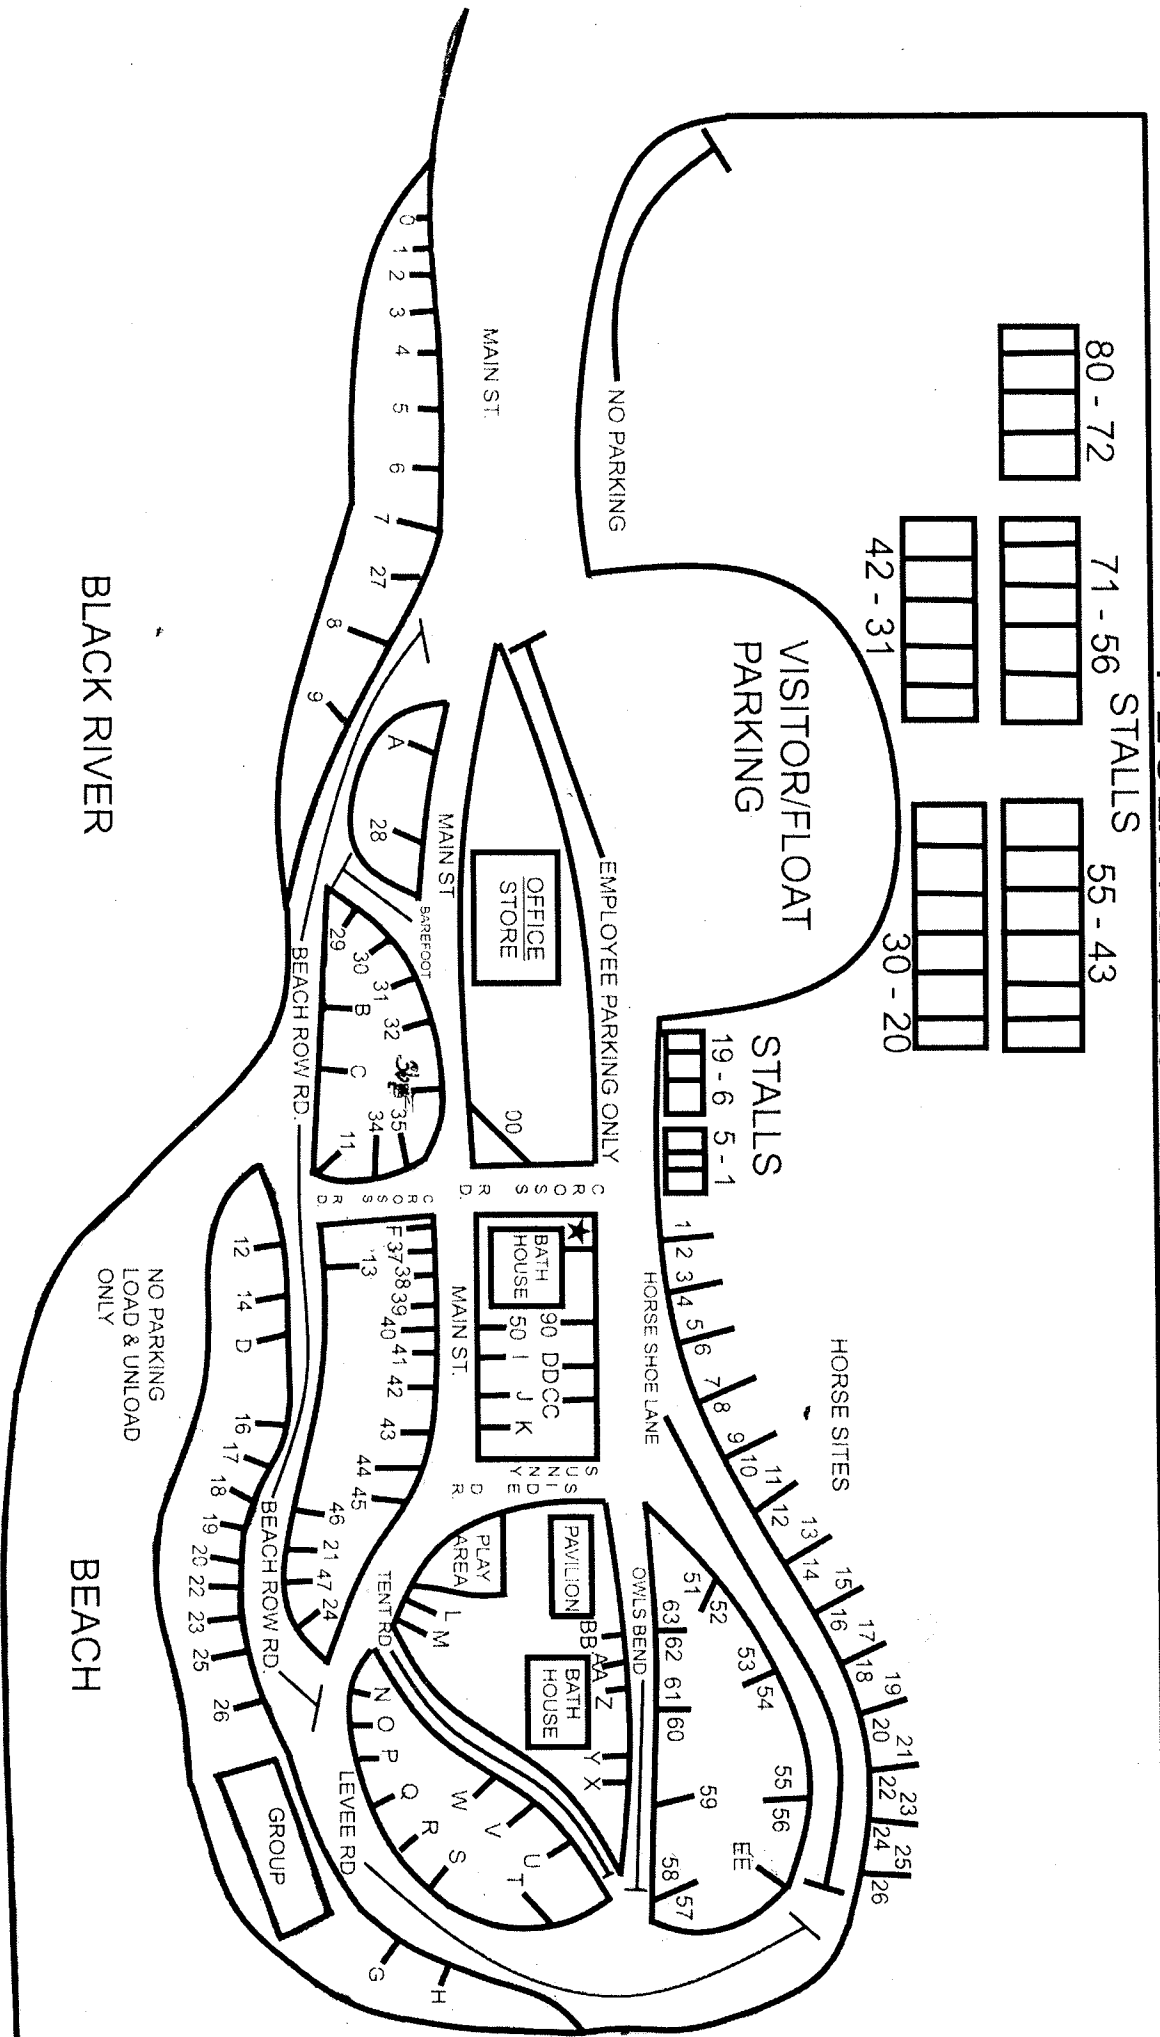

# RIVERSEDGE CAMPGROUND

## PEOLA RD./CO RD 342

KEY:  
 NUMBERED SITES HAVE WATER & ELECTRIC  
 LETTERED SITES ARE PRIMITIVE  
 ★ DUMP STATION  
 MAP NOT TO SCALE

573-637-2422  
 goriversedge@gmail.com  
 www.riversedgeblackriver.com